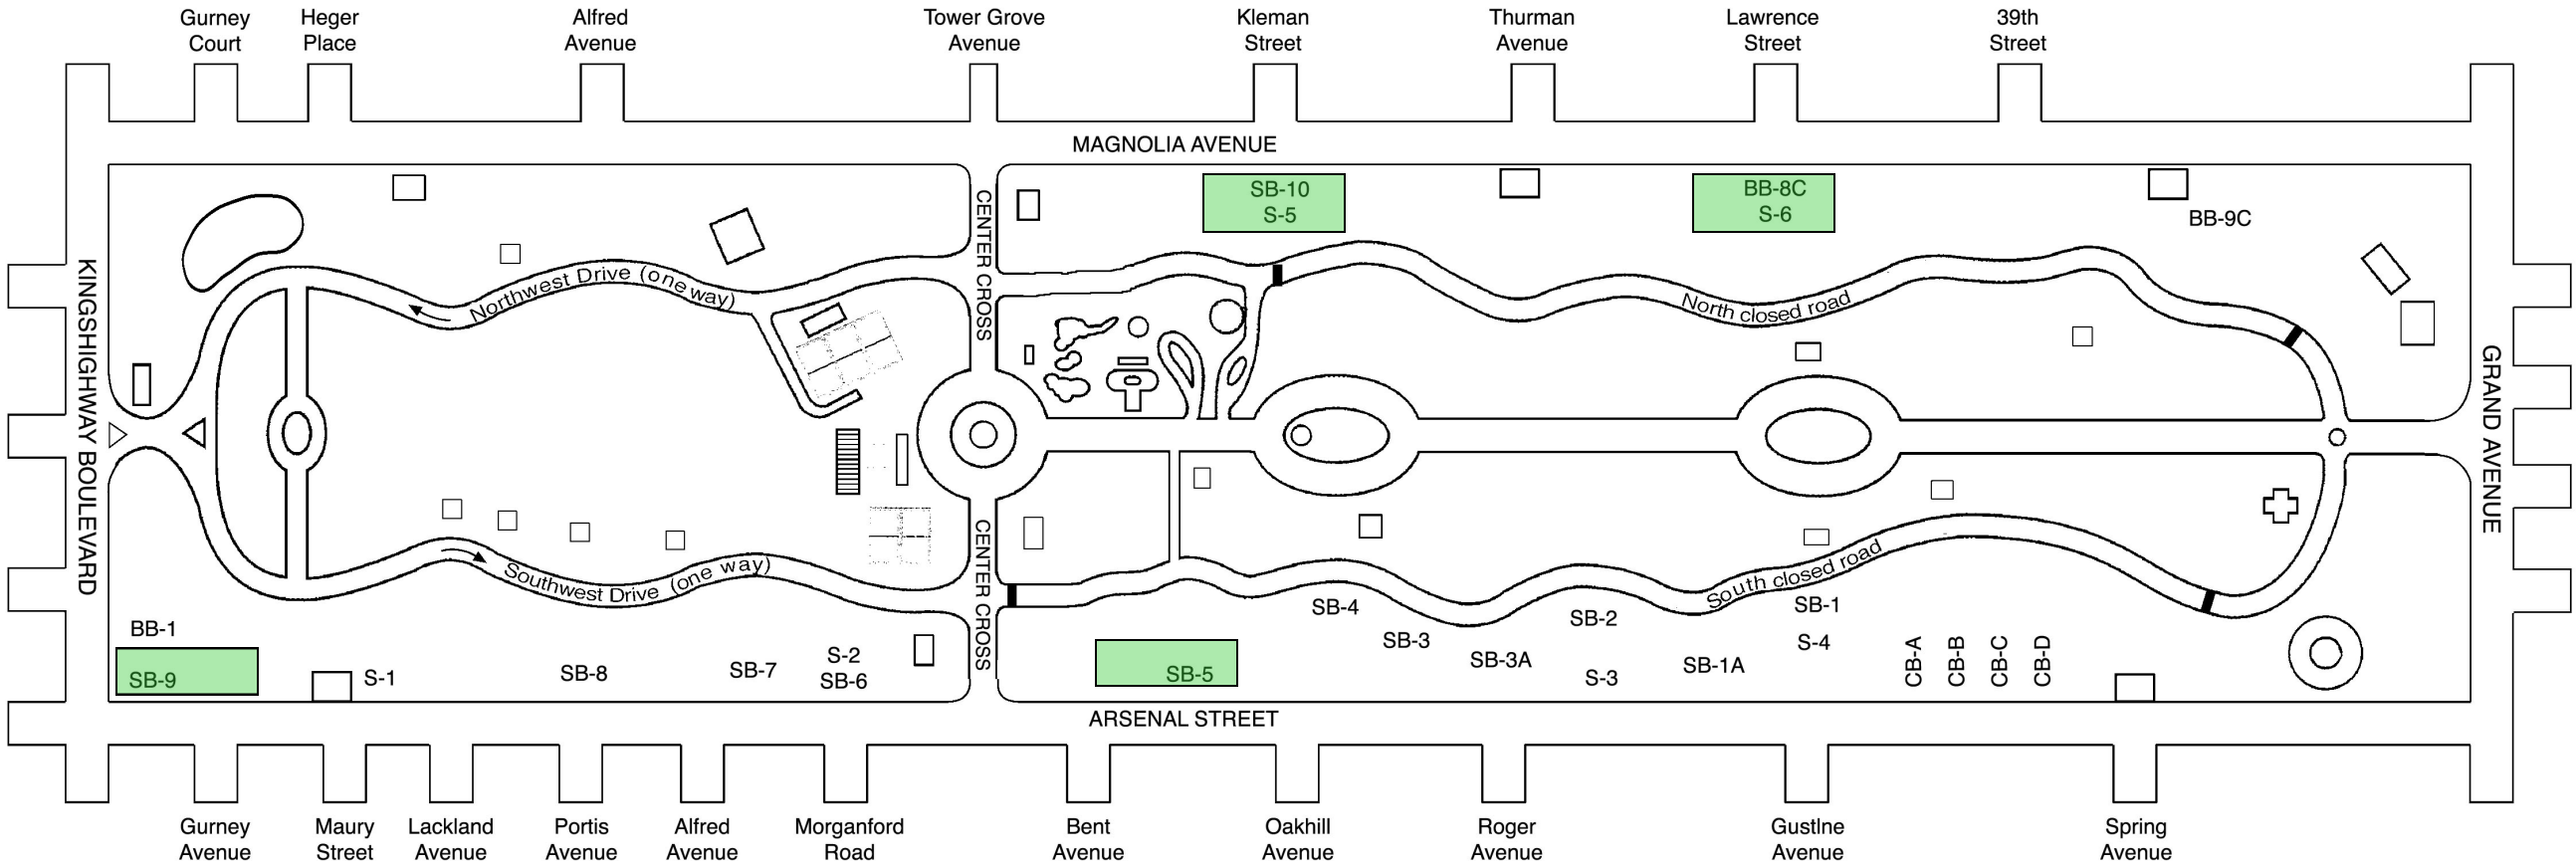

St. Louis Ultimate Association's 2011 Summer League Fields in Tower Grove Park

TOWER GROVE PARK FIELD LOCATIONS

BB = Baseball • S = Soccer • SB = Softball • CB = Corkball

Ultimate fields are highlighted in green. Note the park's numbering system, as that field number will appear on the schedule