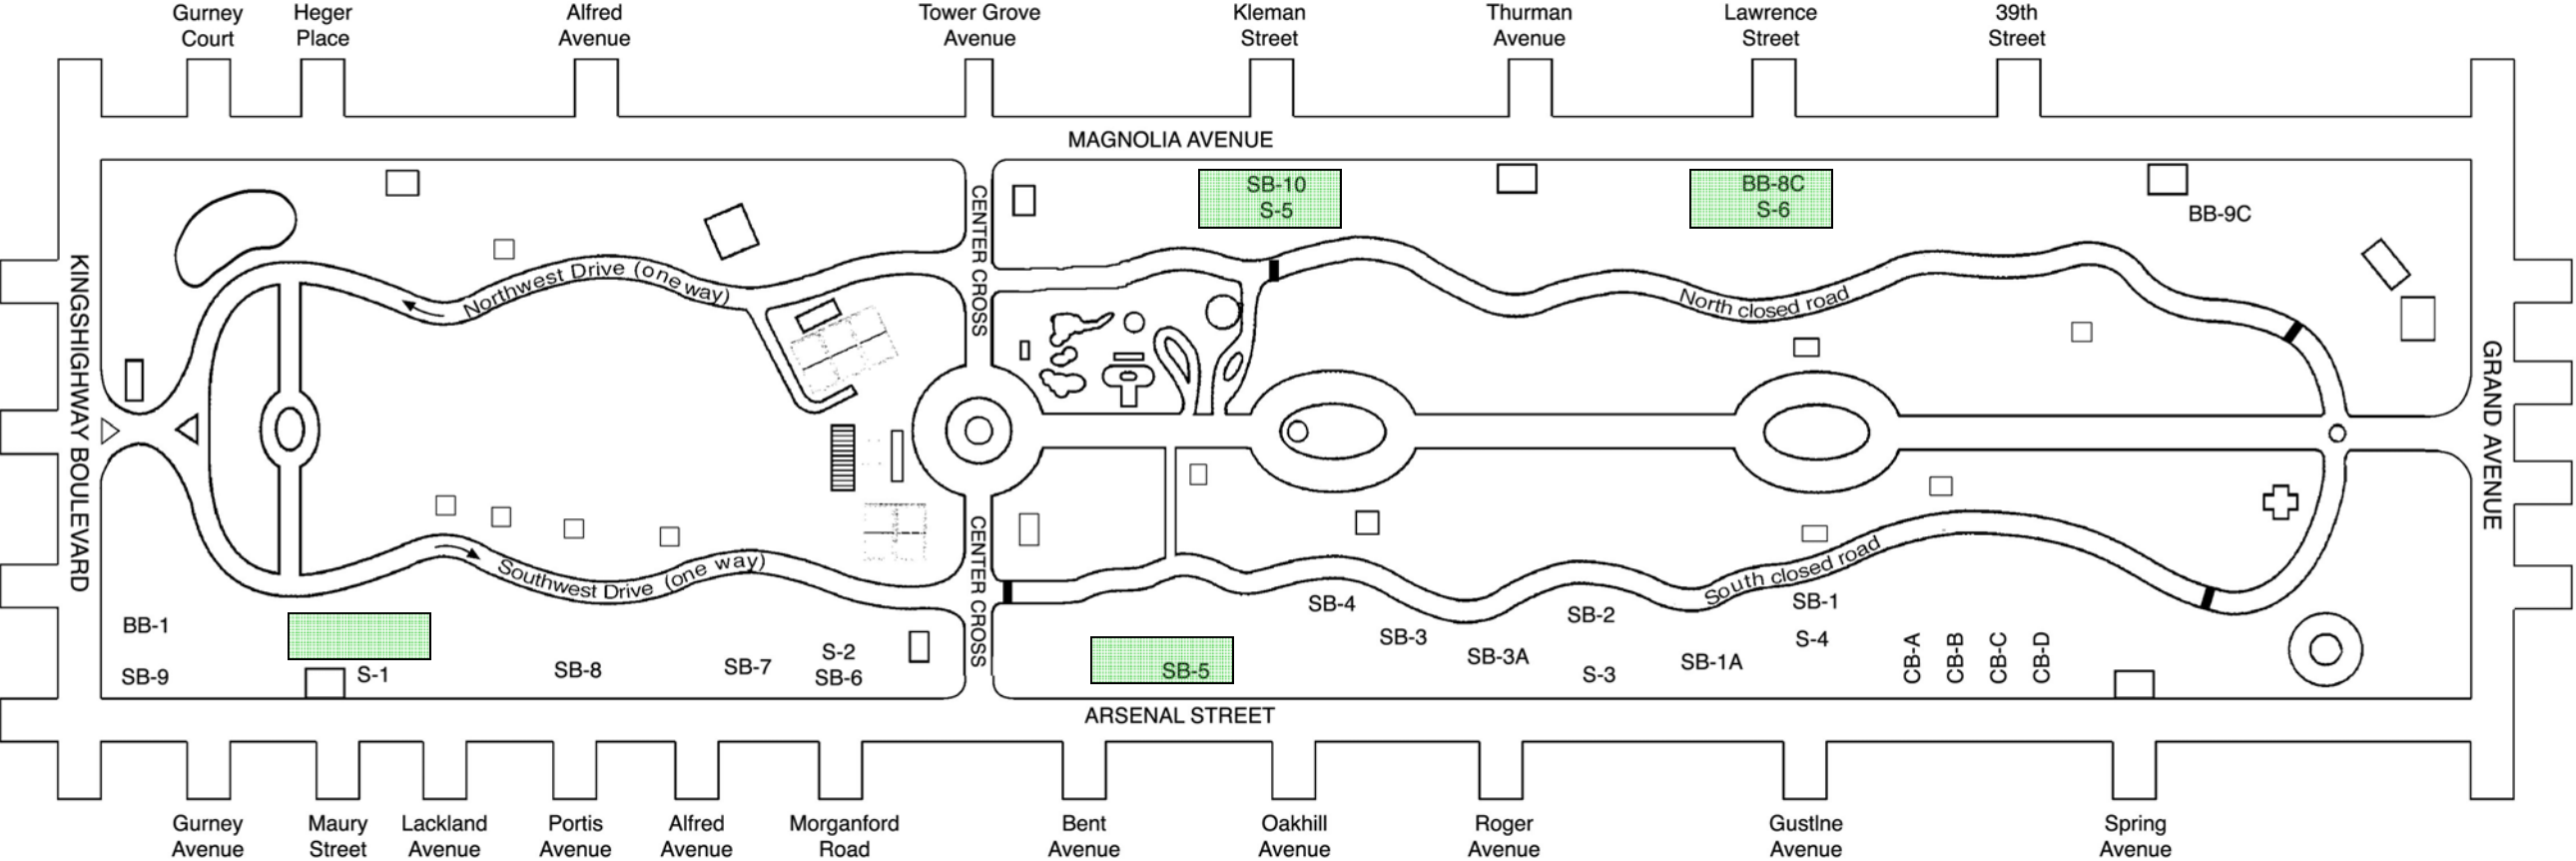

# St. Louis Ultimate Association's 2010 Summer League Fields in Tower Grove Park

## TOWER GROVE PARK FIELD LOCATIONS

BB = Baseball • S = Soccer • SB = Softball • CB = Corkball

**Ultimate fields are highlighted in green. Note the park's numbering system, as that field number will appear on the schedule**