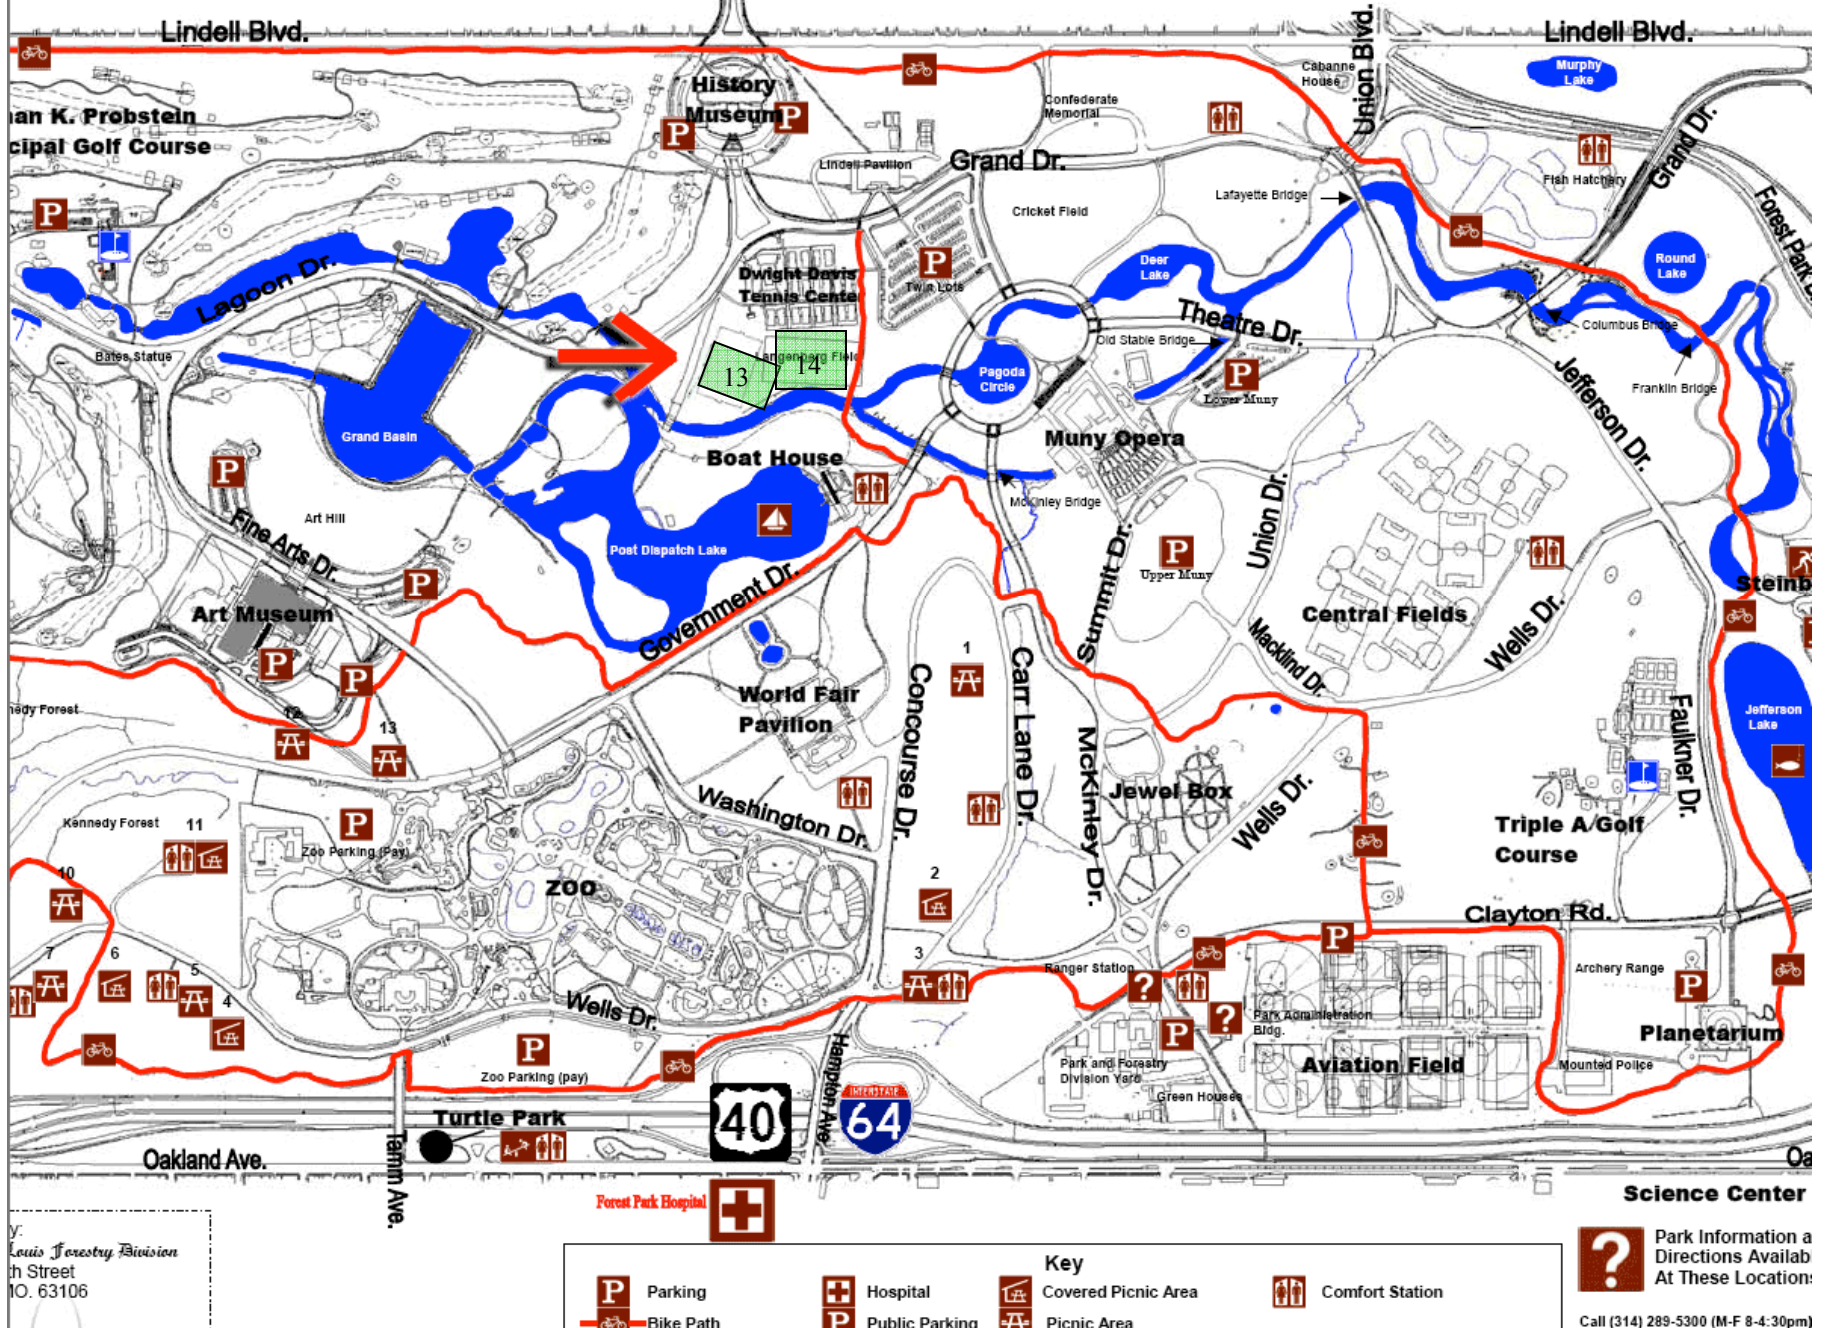

Forest Park

Ultimate fields are highlighted in green. Note the park's numbering system, as that field number will appear on the schedule